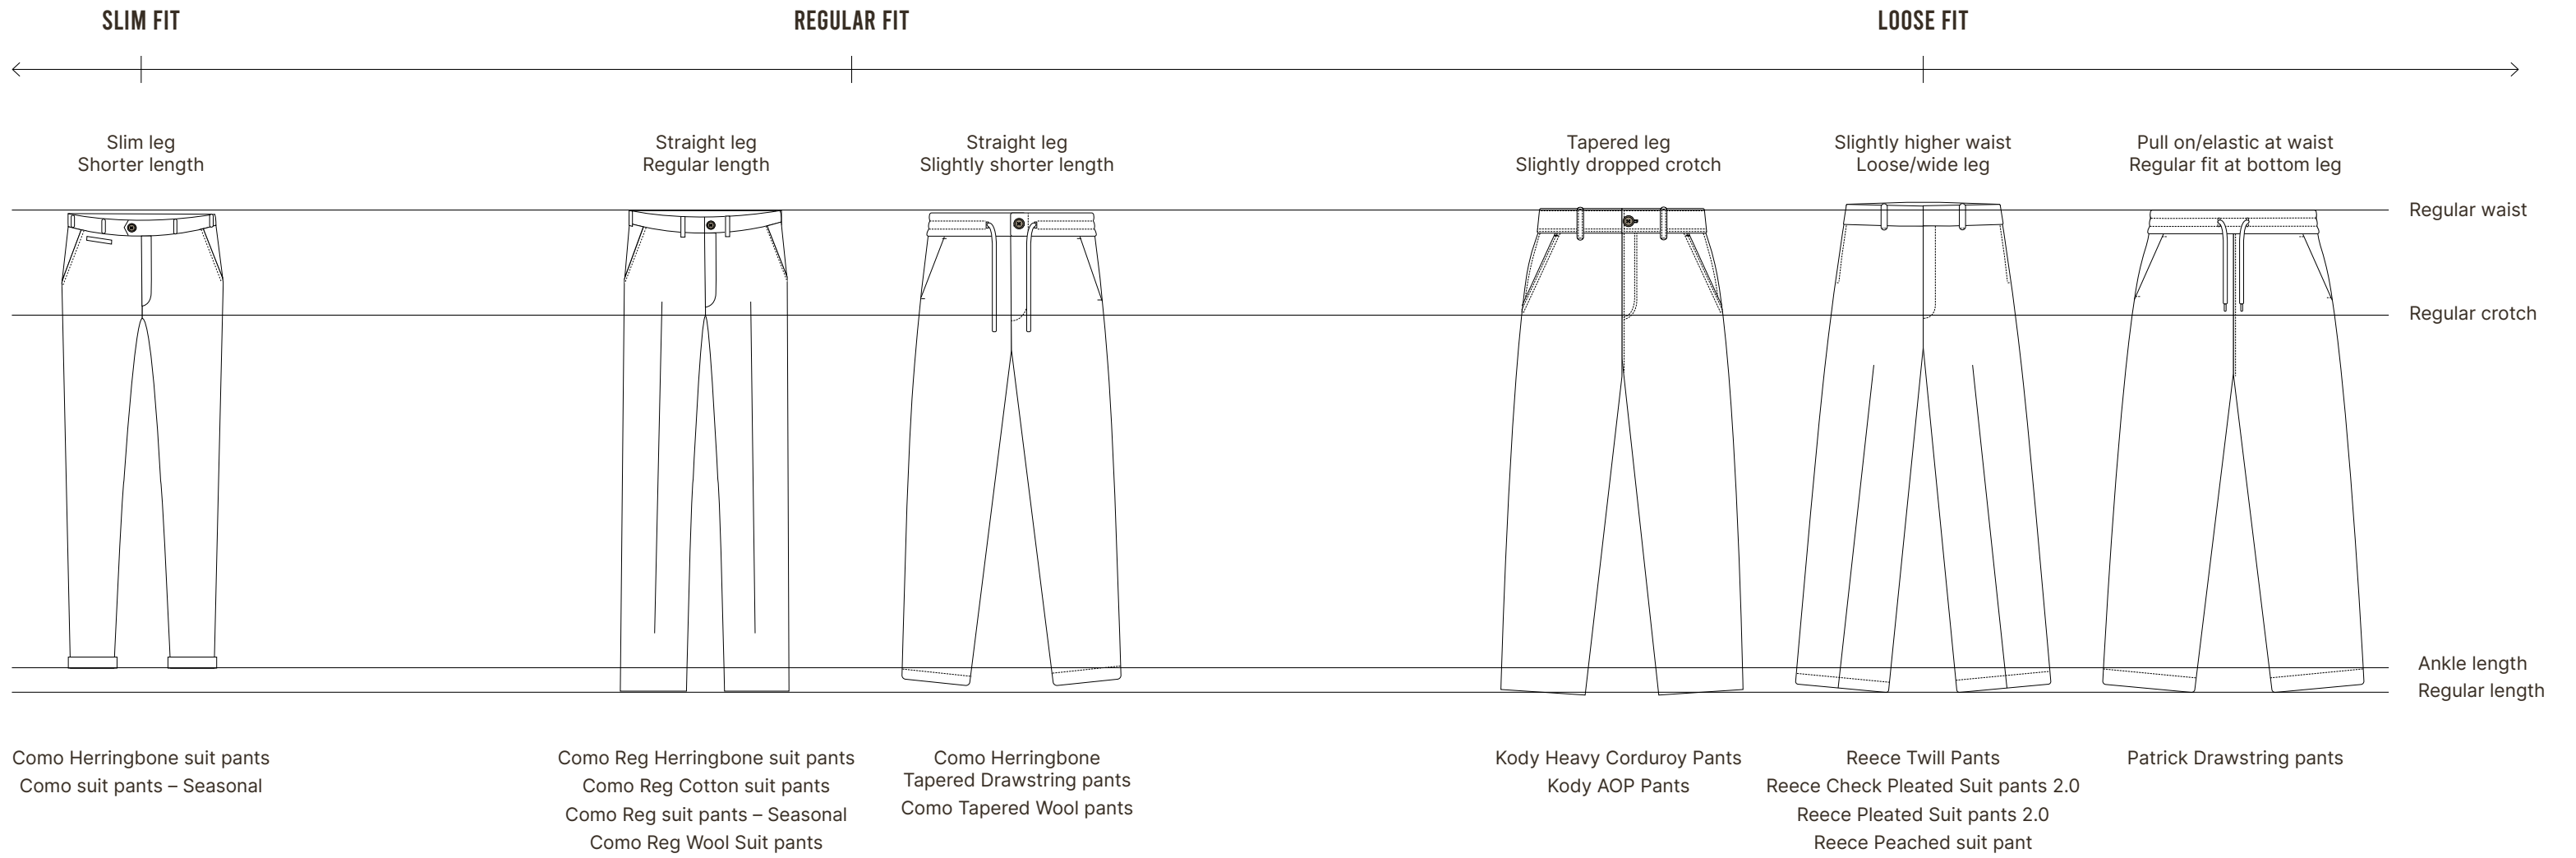

- Kolton Herringbone Poplin Shirt
- Kolton AOE Shirt 2.0

SHIRTS / OVERSHIRTS

SLIM FIT

REGULAR FIT

LOOSE FIT

Model is wearing size M

PANTS

PANTS

SLIM FIT

REGULAR FIT

LOOSE FIT

Model is wearing size 31

Model is wearing size 31

Model is wearing size 31

Model is wearing size 31

Model is wearing size 31

Model is wearing size 31

Model is wearing size M

Model is wearing size 31