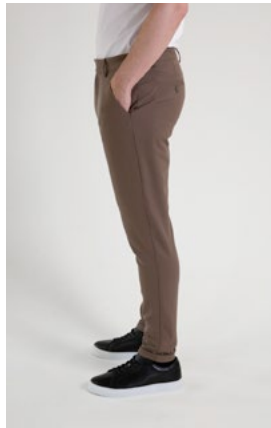

- Kolton Herringbone Poplin Shirt
- Kolton AOE Shirt 2.0

SHIRTS / OVERSHIRTS

SLIM FIT

REGULAR FIT

LOOSE FIT

Model is wearing size M

PANTS

PANTS

SLIM FIT

REGULAR FIT

LOOSE FIT

Model is wearing size 31

Model is wearing size 31

Model is wearing size 31

Model is wearing size 31

Model is wearing size 31